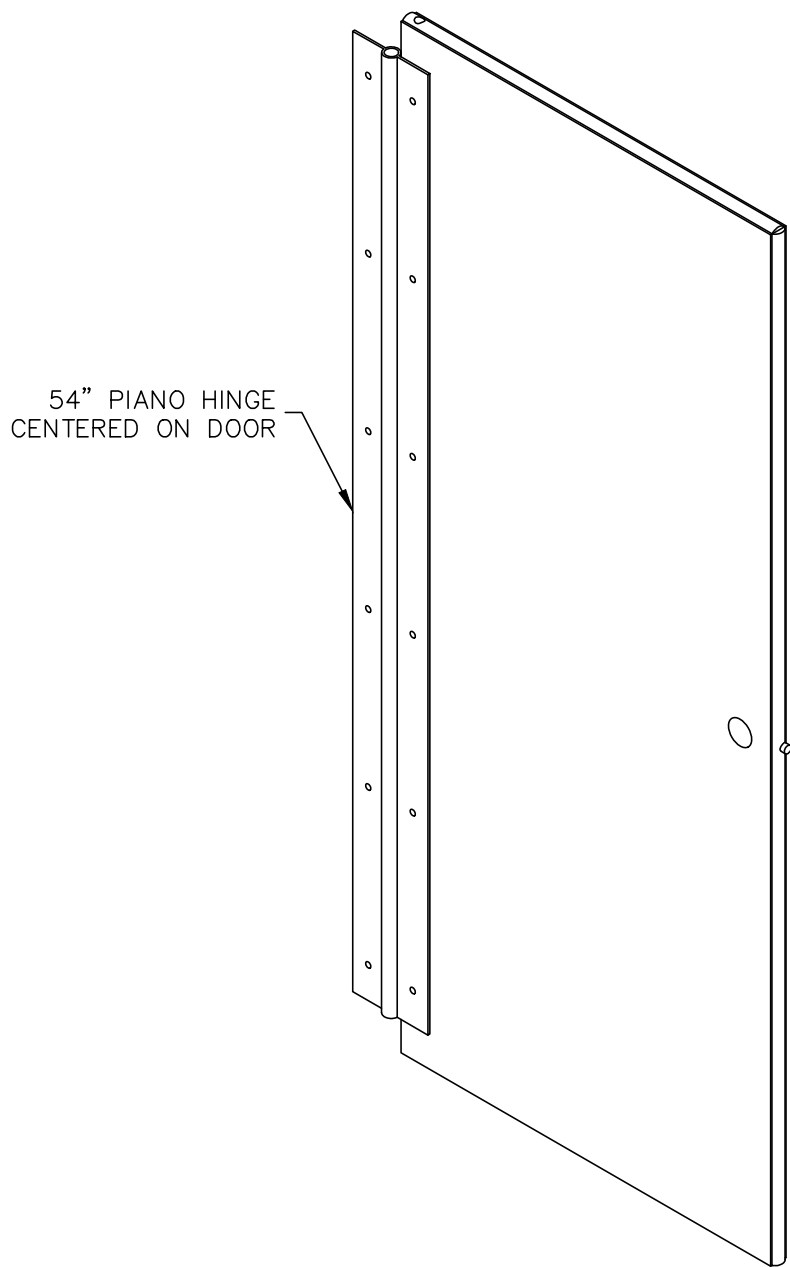

POWDER COATED STEEL
DOOR W/ CONTINUOUS HINGE DETAIL
2.16F

COMBINATION
COAT HOOK / DOOR STOP

ESCUTCHEON PLATE

STANDARD
HANDLE

ADA PADDLE
HANDLE

REV 12/13