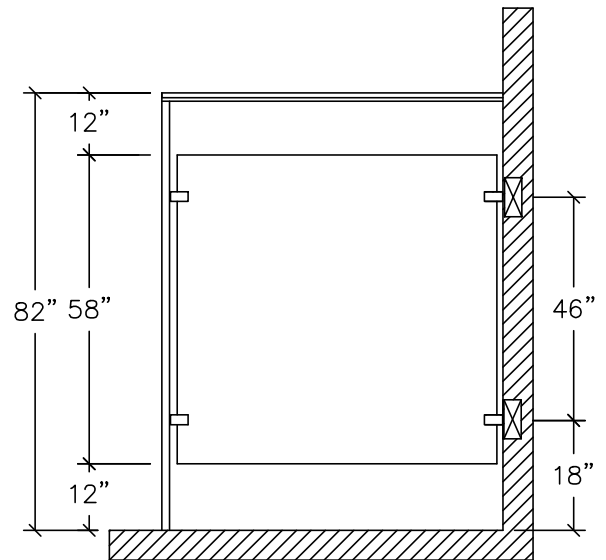

**POWDER COATED STEEL
URINAL AND SIGHT SCREENS
2.19**

CEILING HUNG SCREENS

SIDE ELEVATION

**FLOOR ANCHORED / OVERHEAD BRACED
SCREENS**

SIDE ELEVATION

**SCREENS ABOVE ARE 58" HIGH BY DEPTH REQUIRED
ARE AVAILABLE WITH CHROME PLATED ZAMAC, STAINLESS STEEL STIRRUP
BRACKETS, CONTINUOUS ALUMINUM OR STAINLESS STEEL BRACKETS**