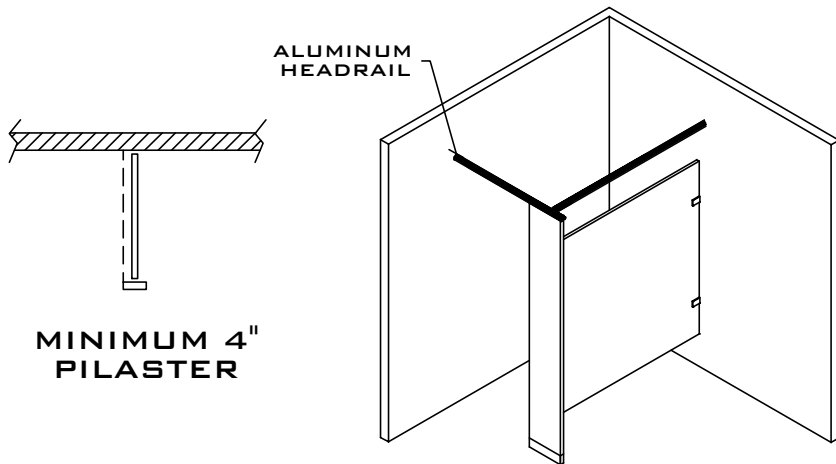

**POWDER COATED STEEL
URINAL AND SIGHT SCREENS
2.19**

CEILING HUNG SCREENS

SIDE ELEVATION

**FLOOR ANCHORED / OVERHEAD BRACED
SCREENS**

SIDE ELEVATION

**SCREENS ABOVE ARE 58" HIGH BY DEPTH REQUIRED
ARE AVAILABLE WITH CHROME PLATED ZAMAC, STAINLESS STEEL STIRRUP
BRACKETS, CONTINUOUS ALUMINUM OR STAINLESS STEEL BRACKETS**