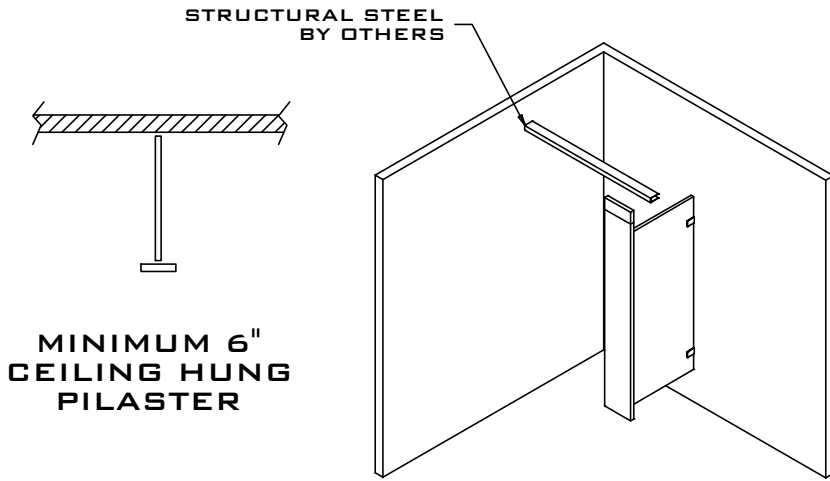

**POWDER COATED STEEL
URINAL AND SIGHT SCREENS
2.19**

CEILING HUNG SCREENS

SIDE ELEVATION

**FLOOR ANCHORED / OVERHEAD BRACED
SCREENS**

SIDE ELEVATION

**SCREENS ABOVE ARE 58" HIGH BY DEPTH REQUIRED
ARE AVAILABLE WITH CHROME PLATED ZAMAC, STAINLESS STEEL STIRRUP
BRACKETS, CONTINUOUS ALUMINUM OR STAINLESS STEEL BRACKETS**