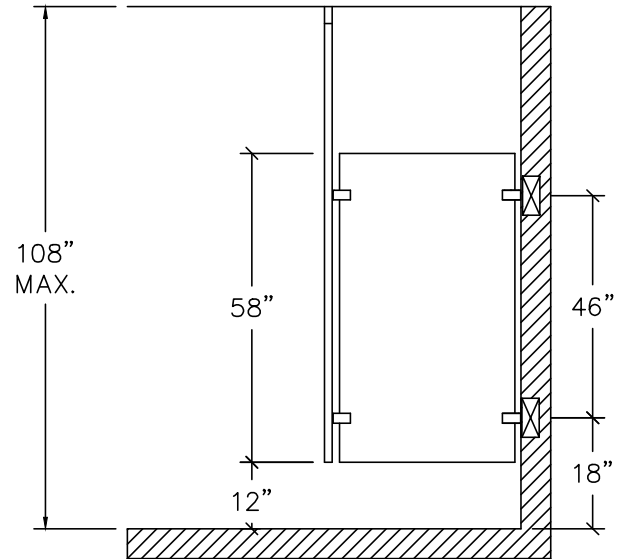

**POWDER COATED STEEL
URINAL AND SIGHT SCREENS
2.19**

CEILING HUNG SCREENS

SIDE ELEVATION

**FLOOR ANCHORED / OVERHEAD BRACED
SCREENS**

SIDE ELEVATION

**SCREENS ABOVE ARE 58" HIGH BY DEPTH REQUIRED
ARE AVAILABLE WITH CHROME PLATED ZAMAC, STAINLESS STEEL STIRRUP
BRACKETS, CONTINUOUS ALUMINUM OR STAINLESS STEEL BRACKETS**