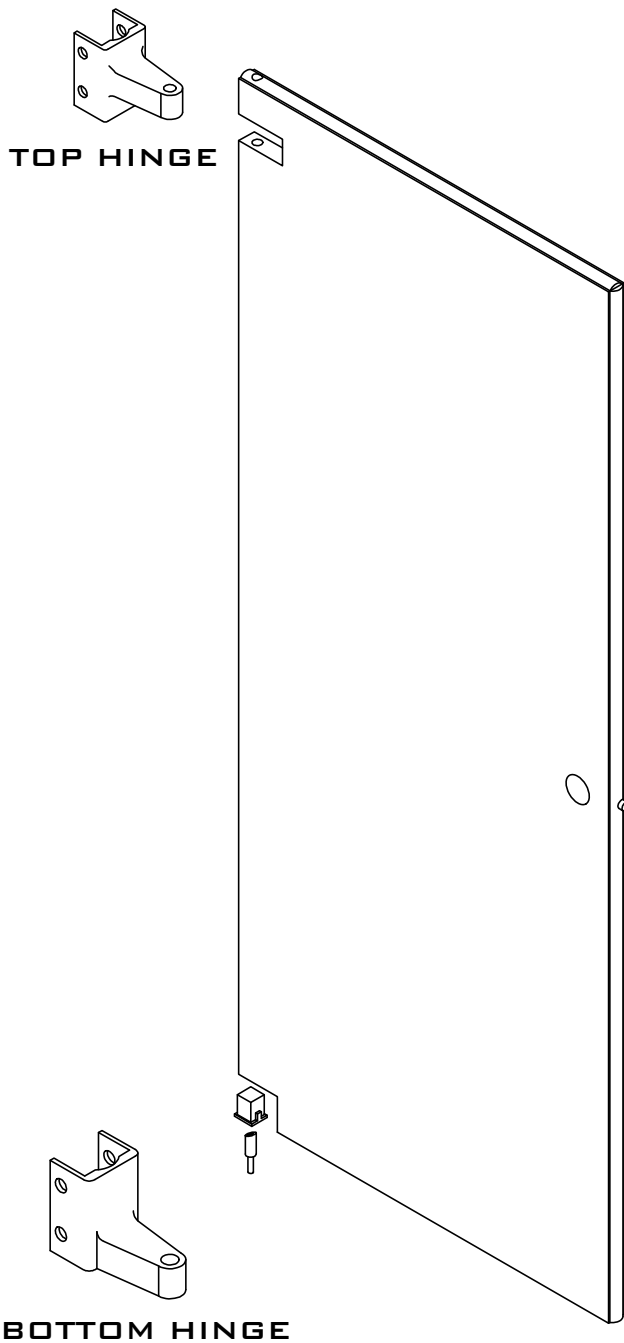

STAINLESS STEEL
GRAVITY DOOR DETAIL
3.16

COMBINATION
COAT HOOK / DOOR STOP

ESCUTCHEON PLATE

STANDARD
HANDLE

ADA PADDLE
HANDLE

REV 12/13