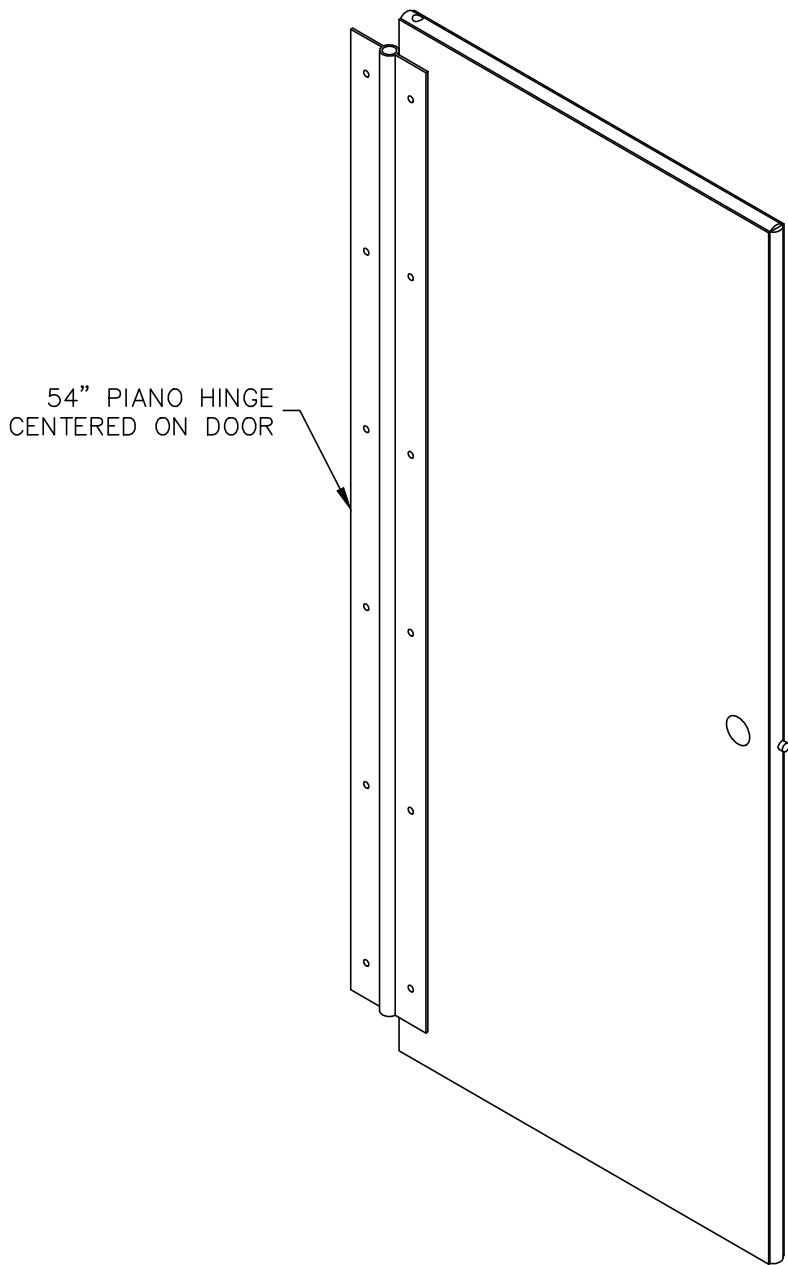

STAINLESS STEEL  
DOOR W/ CONTINUOUS HINGE DETAIL  
3.16F

COMBINATION  
COAT HOOK / DOOR STOP

ESCUTCHEON PLATE

STANDARD  
HANDLE

ADA PADDLE  
HANDLE

REV 12/13