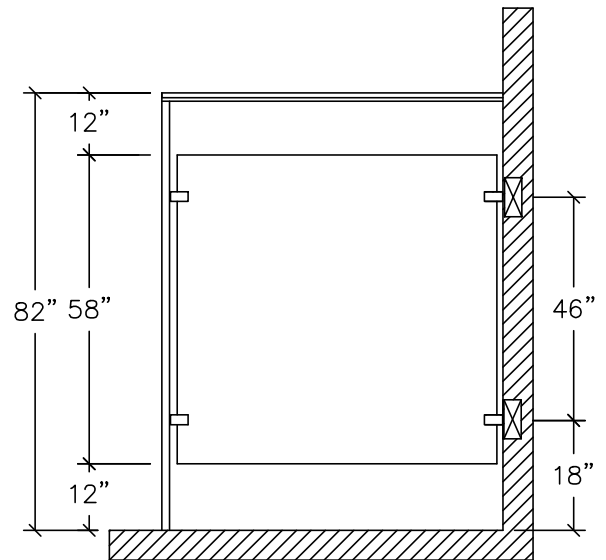

**STAINLESS STEEL
URINAL AND SIGHT SCREENS
3.19**

CEILING HUNG SCREENS

SIDE ELEVATION

**FLOOR ANCHORED / OVERHEAD BRACED
SCREENS**

SIDE ELEVATION

**SCREENS ABOVE ARE 58" HIGH BY DEPTH REQUIRED
ARE AVAILABLE WITH CHROME PLATED ZAMAC, STAINLESS STEEL STIRRUP
BRACKETS, CONTINUOUS ALUMINUM OR STAINLESS STEEL BRACKETS**