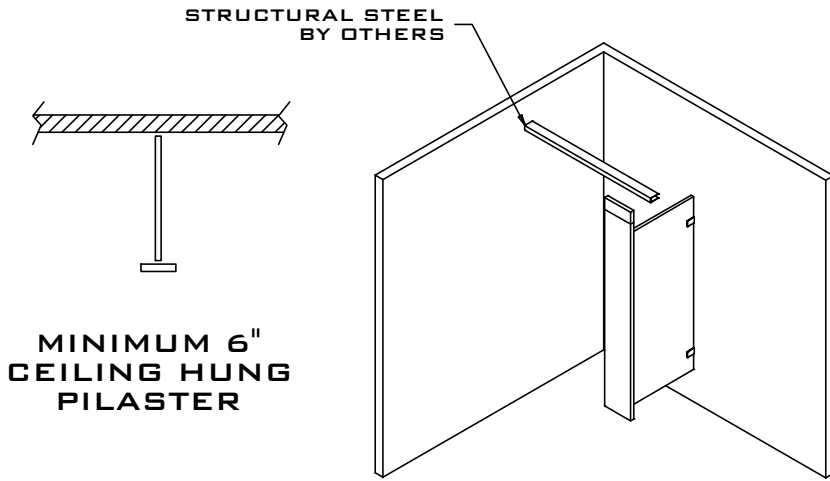

**STAINLESS STEEL
URINAL AND SIGHT SCREENS
3.19**

CEILING HUNG SCREENS

SIDE ELEVATION

**FLOOR ANCHORED / OVERHEAD BRACED
SCREENS**

SIDE ELEVATION

**SCREENS ABOVE ARE 58" HIGH BY DEPTH REQUIRED
ARE AVAILABLE WITH CHROME PLATED ZAMAC, STAINLESS STEEL STIRRUP
BRACKETS, CONTINUOUS ALUMINUM OR STAINLESS STEEL BRACKETS**