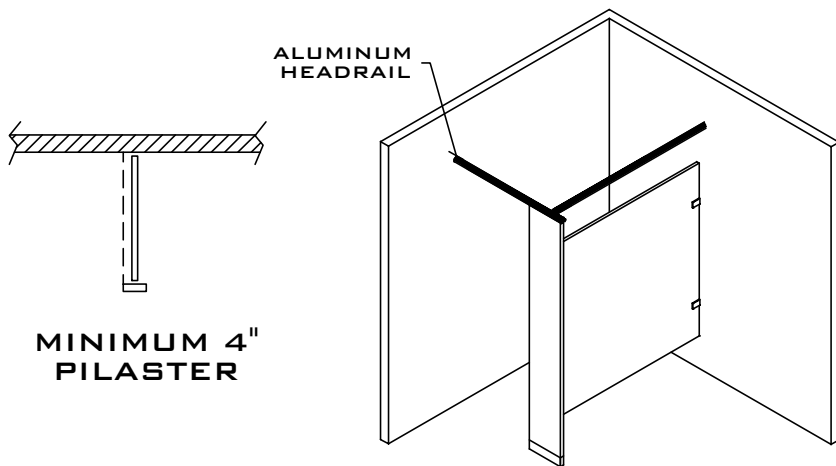

**STAINLESS STEEL
URINAL AND SIGHT SCREENS
3.19**

CEILING HUNG SCREENS

SIDE ELEVATION

**FLOOR ANCHORED / OVERHEAD BRACED
SCREENS**

SIDE ELEVATION

**SCREENS ABOVE ARE 58" HIGH BY DEPTH REQUIRED
ARE AVAILABLE WITH CHROME PLATED ZAMAC, STAINLESS STEEL STIRRUP
BRACKETS, CONTINUOUS ALUMINUM OR STAINLESS STEEL BRACKETS**