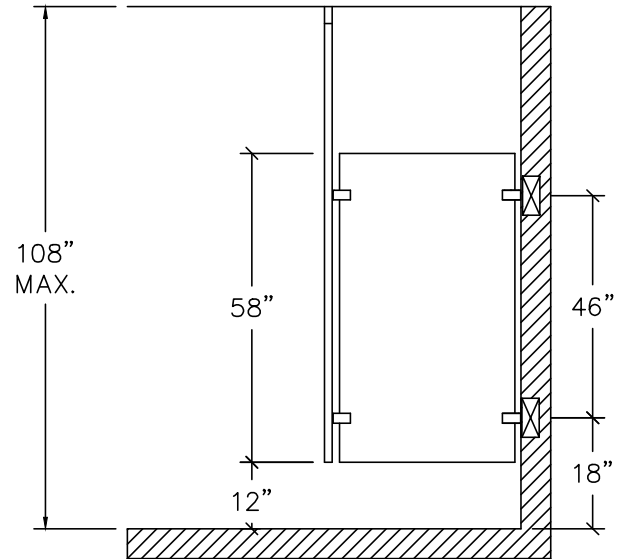

**STAINLESS STEEL
URINAL AND SIGHT SCREENS
3.19**

CEILING HUNG SCREENS

SIDE ELEVATION

**FLOOR ANCHORED / OVERHEAD BRACED
SCREENS**

SIDE ELEVATION

**SCREENS ABOVE ARE 58" HIGH BY DEPTH REQUIRED
ARE AVAILABLE WITH CHROME PLATED ZAMAC, STAINLESS STEEL STIRRUP
BRACKETS, CONTINUOUS ALUMINUM OR STAINLESS STEEL BRACKETS**