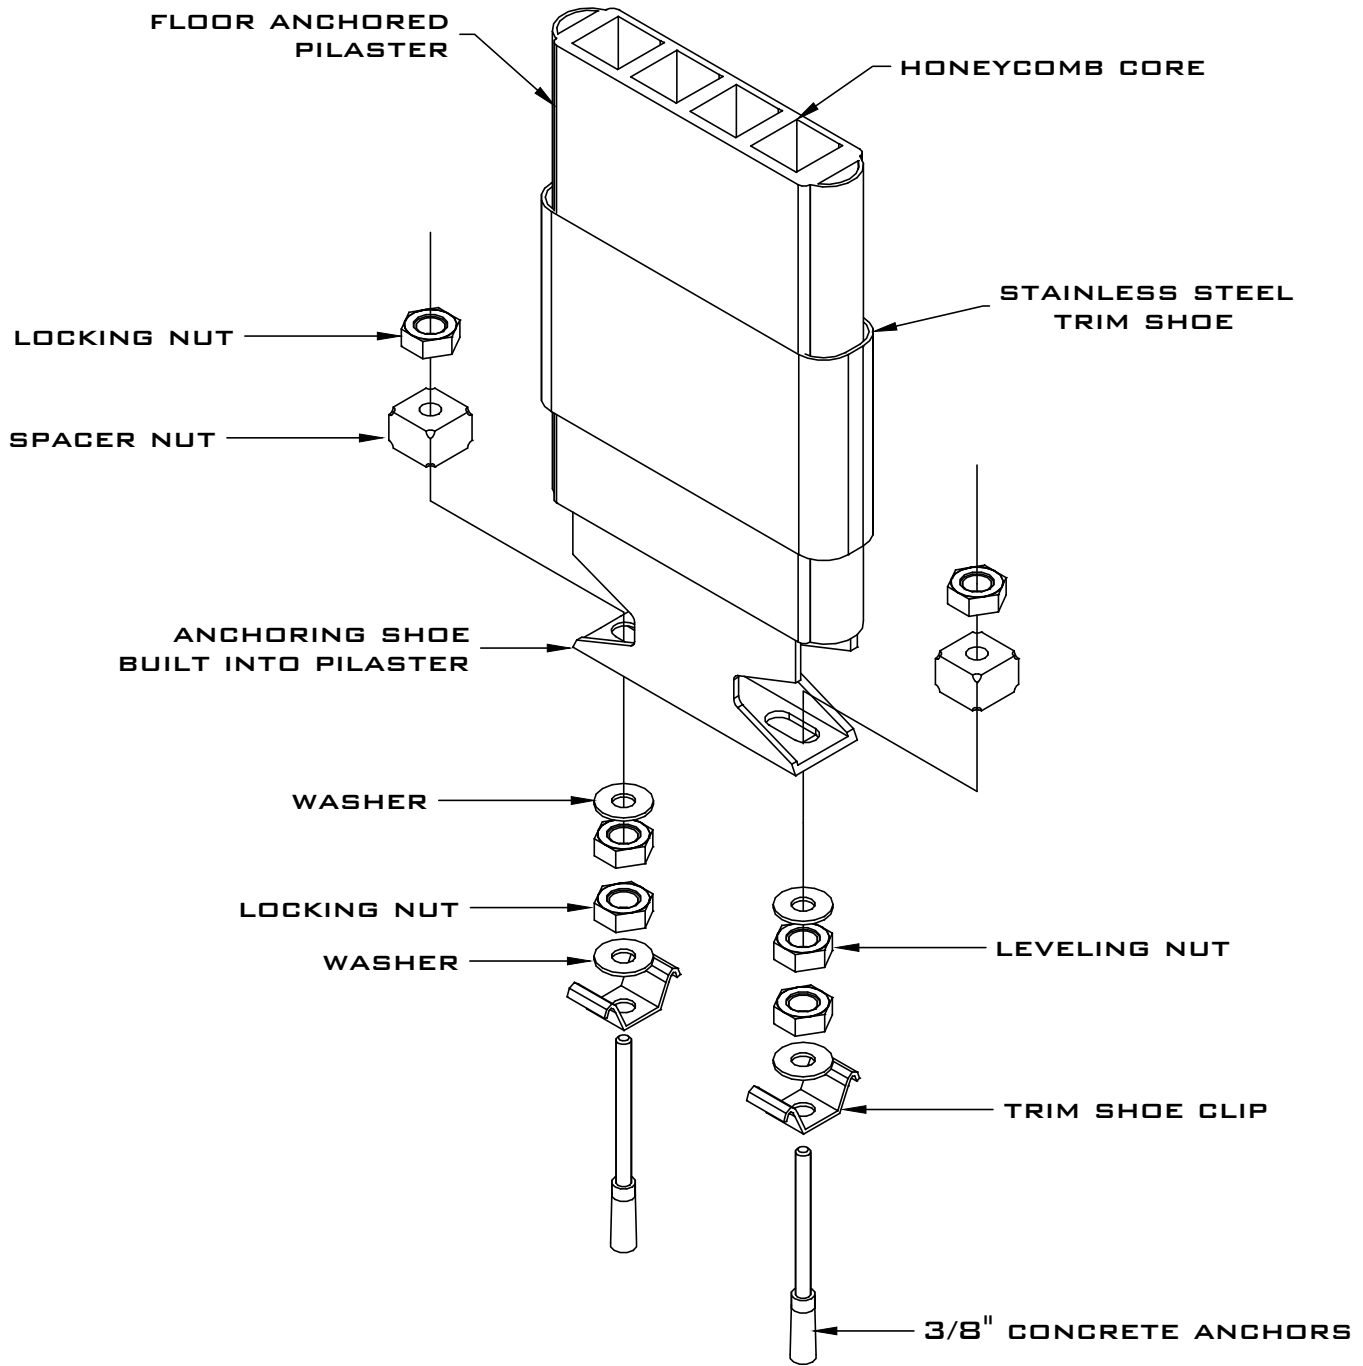

STAINLESS STEEL
FLOOR ANCHORED
PILASTER MOUNTING DETAIL
3.8

REV 12/13