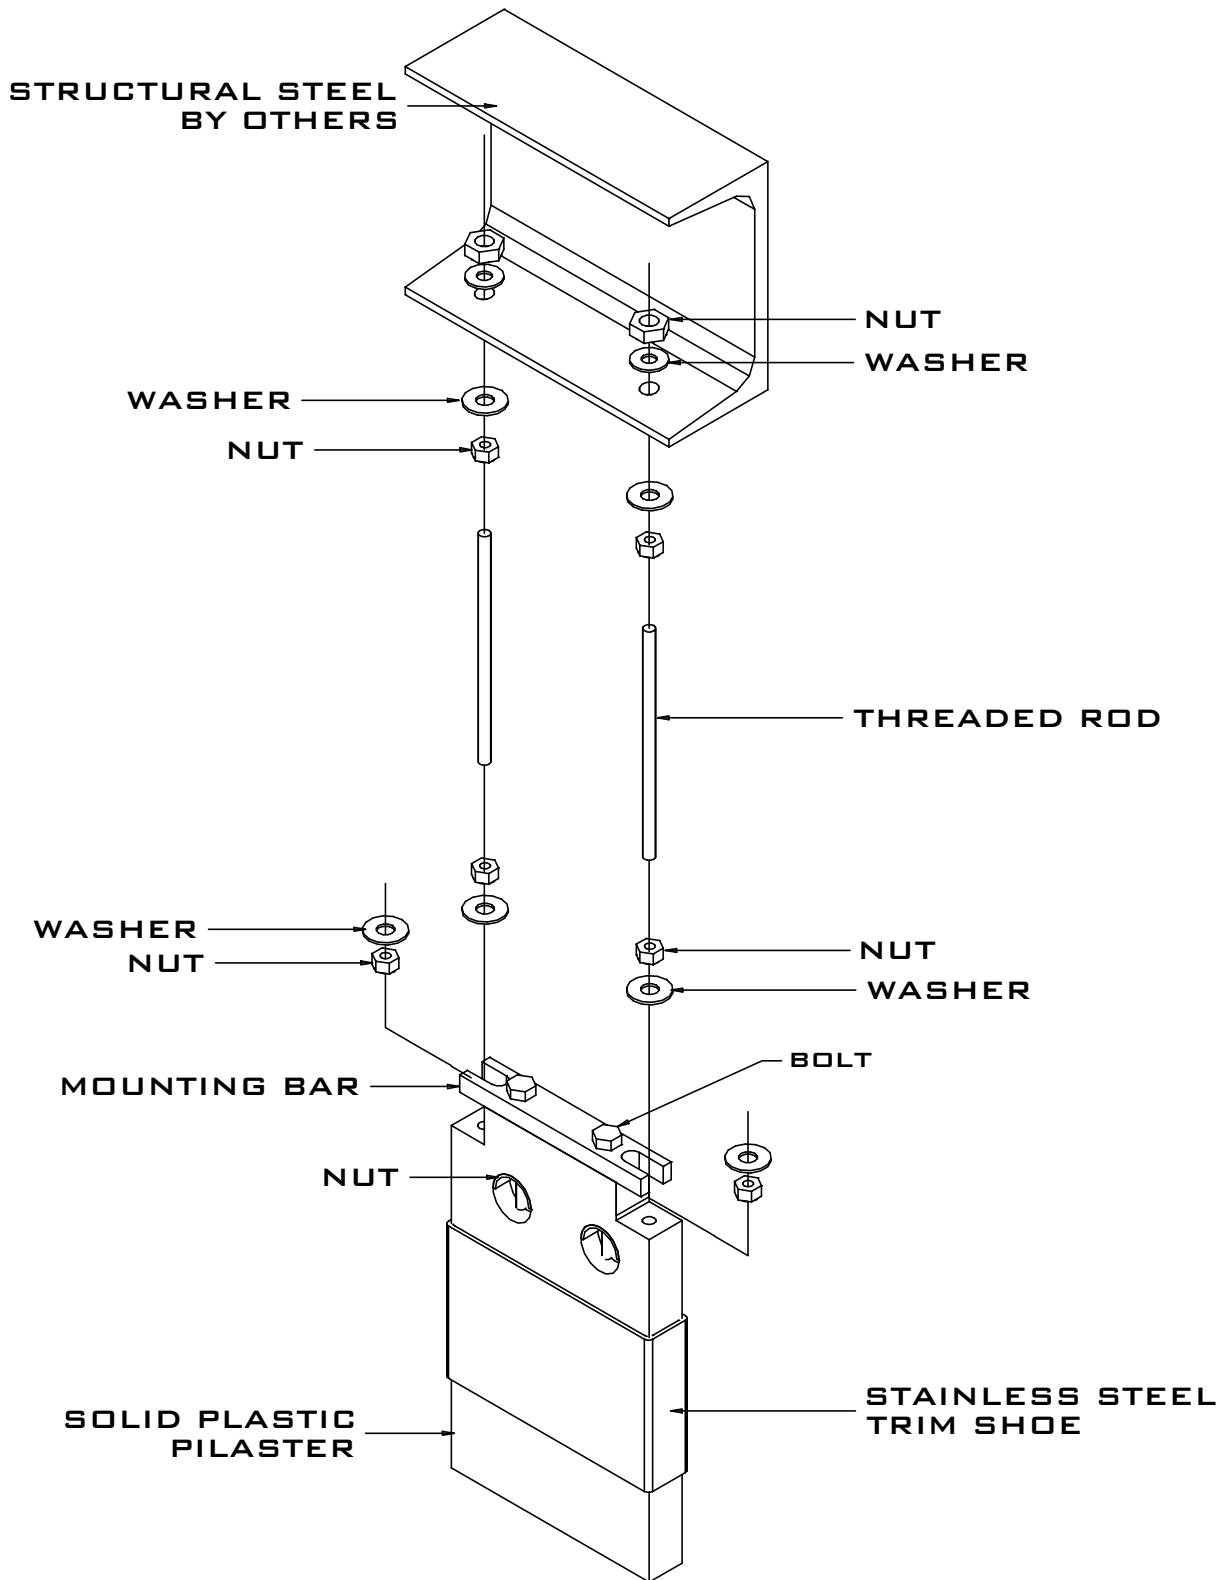

SOLID PLASTIC  
CEILING HUNG  
PILASTER MOUNTING DETAIL  
4.11

REV 12/13