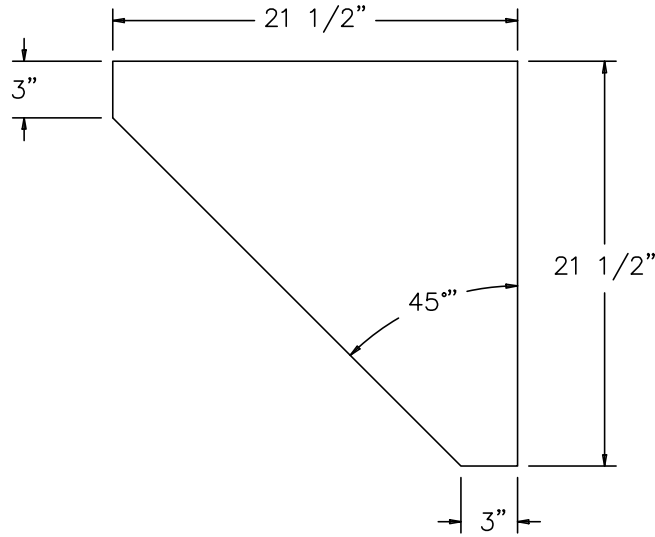

HDPE VANITY SUPPORT
24" DEEP VANITY

SUPPORTS ARE
1" THICK HDPE. INTERMEDIATE SUPPORTS SHALL BE
EVENLY SPACED AT MAXIMUM OF 36"

REV 12/13