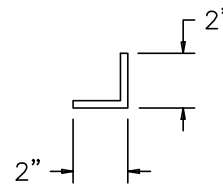

HDPE VANITY SUPPORT
24" DEEP VANITY

SUPPORTS ARE
1" THICK HDPE. INTERMEDIATE SUPPORTS SHALL BE
EVENLY SPACED AT MAXIMUM OF 36"

REV 12/13