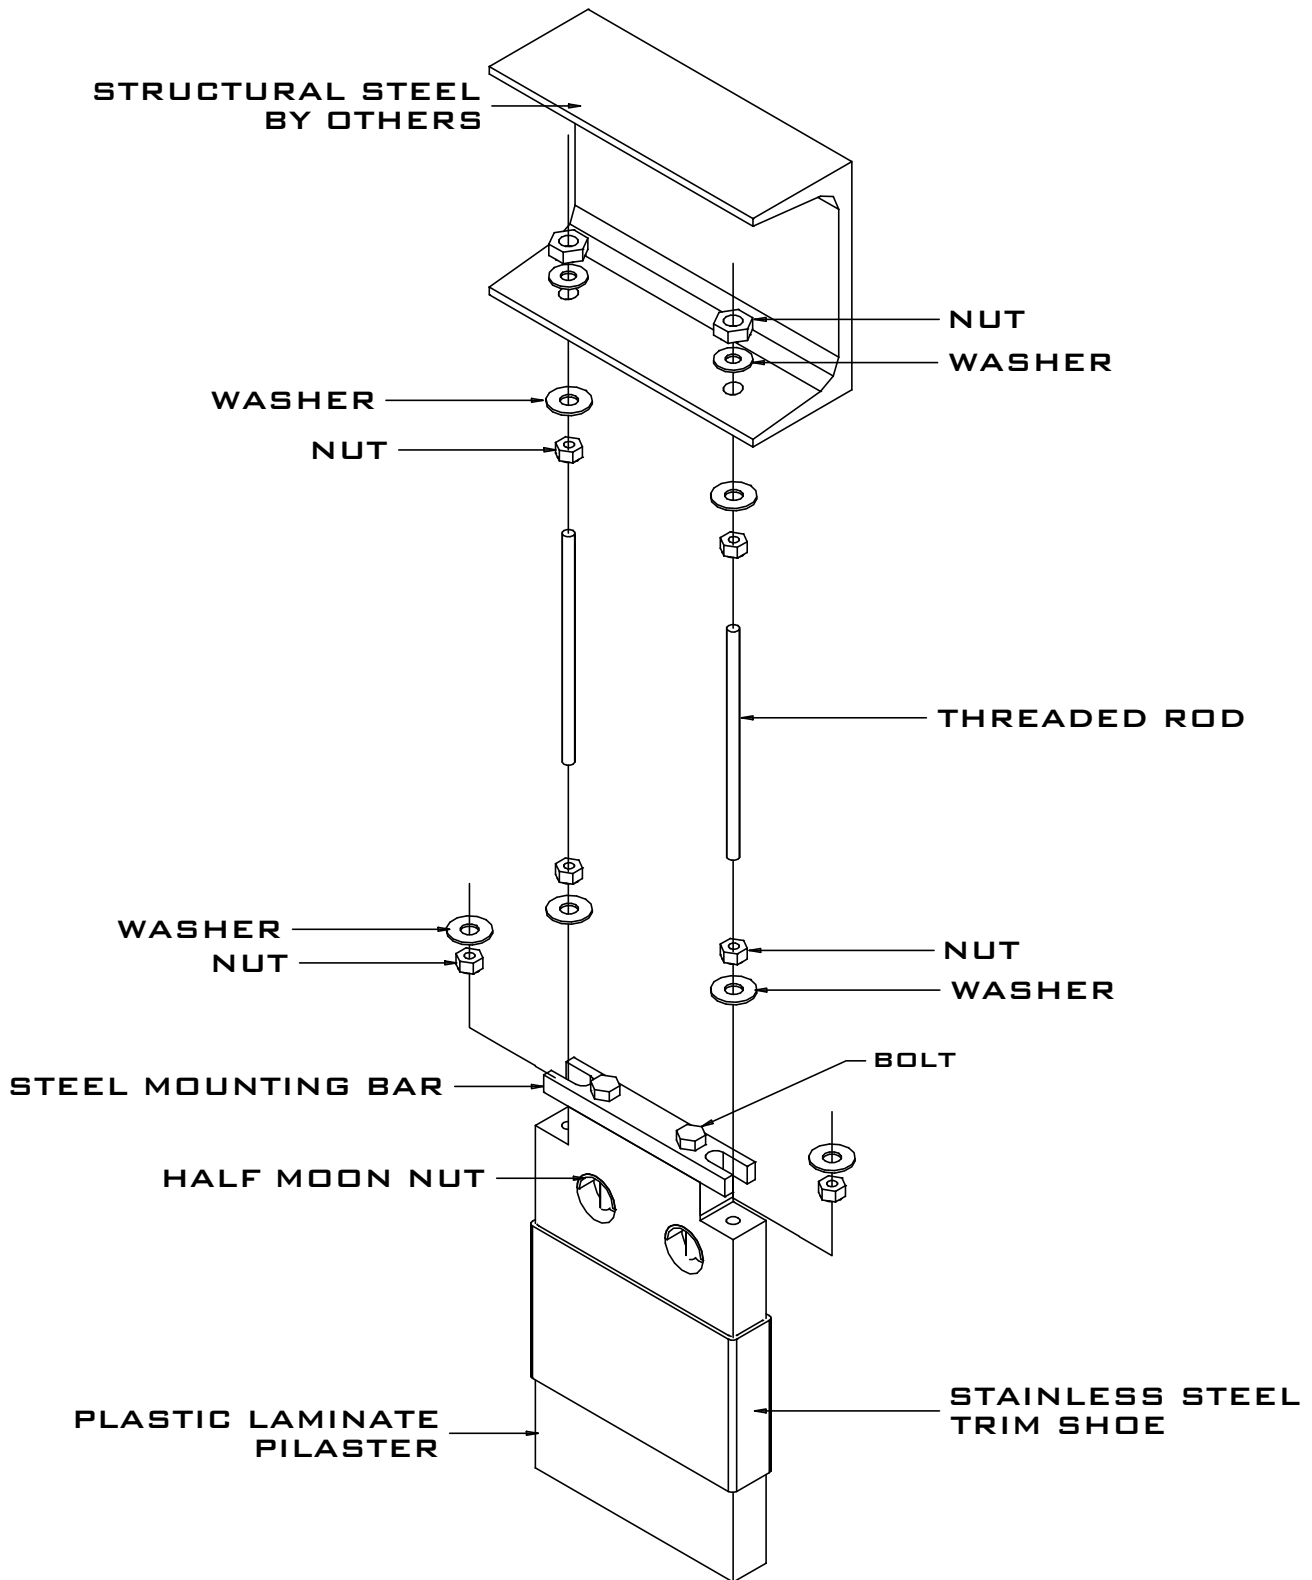

PLASTIC LAMINATE
CEILING HUNG
PILASTER MOUNTING DETAIL
5.11

REV 12/13