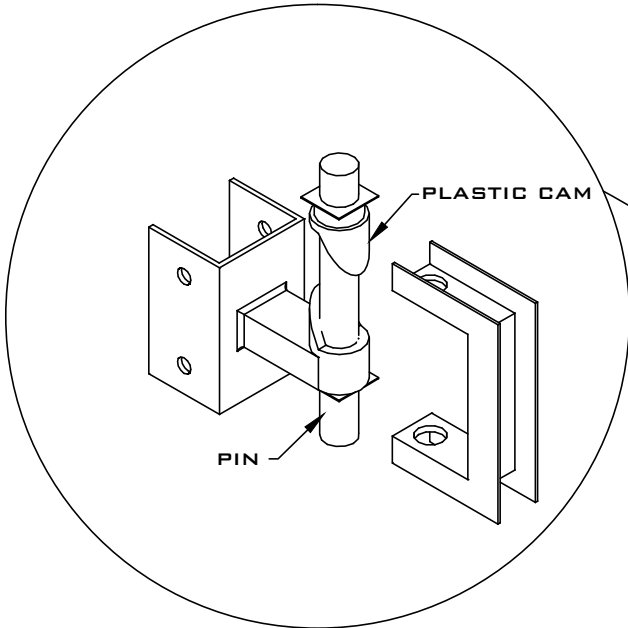

PLASTIC LAMINATE
COMPARTMENT DOOR DETAIL
5.16

TOP HINGE

BOTTOM HINGE

COMBINATION
COAT HOOK / DOOR
STOP

SLIDE LATCH
WITH LOCK
(INSWING)

SLIDE LATCH
WITH LOCK
(OUTSWING)

REV 12/13