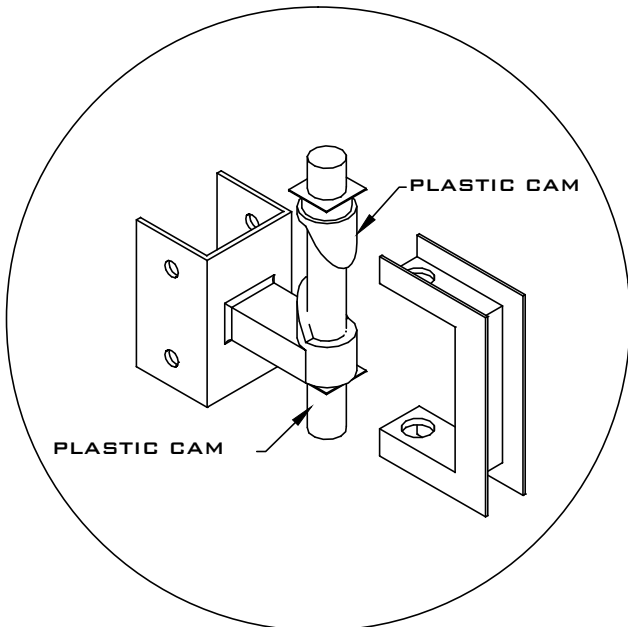

PLASTIC LAMINATE
COMPARTMENT DOOR DETAIL
5.16

TOP HINGE

BOTTOM HINGE

COMBINATION
COAT HOOK / DOOR
STOP

SLIDE LATCH
WITH LOCK
(INSWING)

SLIDE LATCH
WITH LOCK
(OUTSWING)

REV 12/13