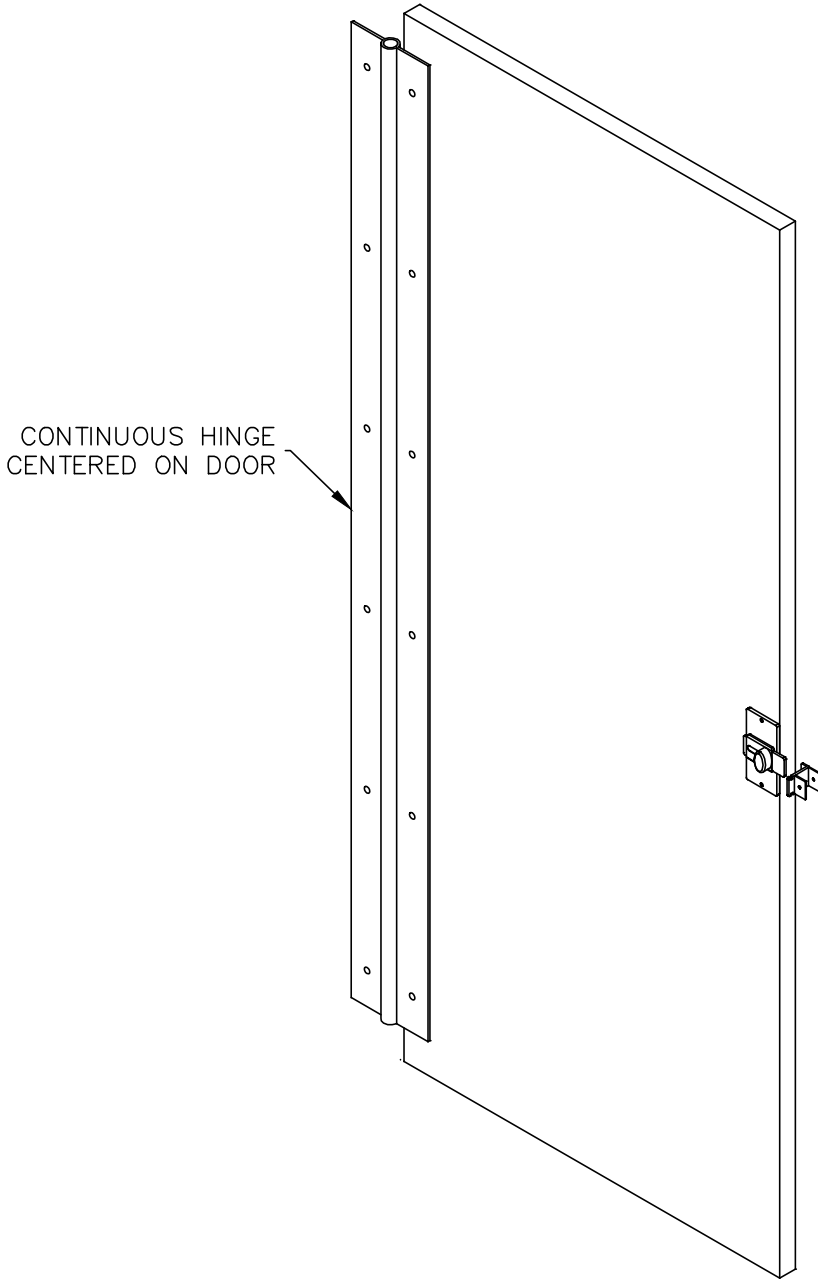

PLASTIC LAMINATE
FULL HEIGHT HINGE
COMPARTMENT DOOR DETAIL
5.16F

COMBINATION
COAT HOOK / DOOR
STOP

SLIDE LATCH
WITH LOCK
(INSWING)

SLIDE LATCH
WITH LOCK
(OUTSWING)

REV 12/13