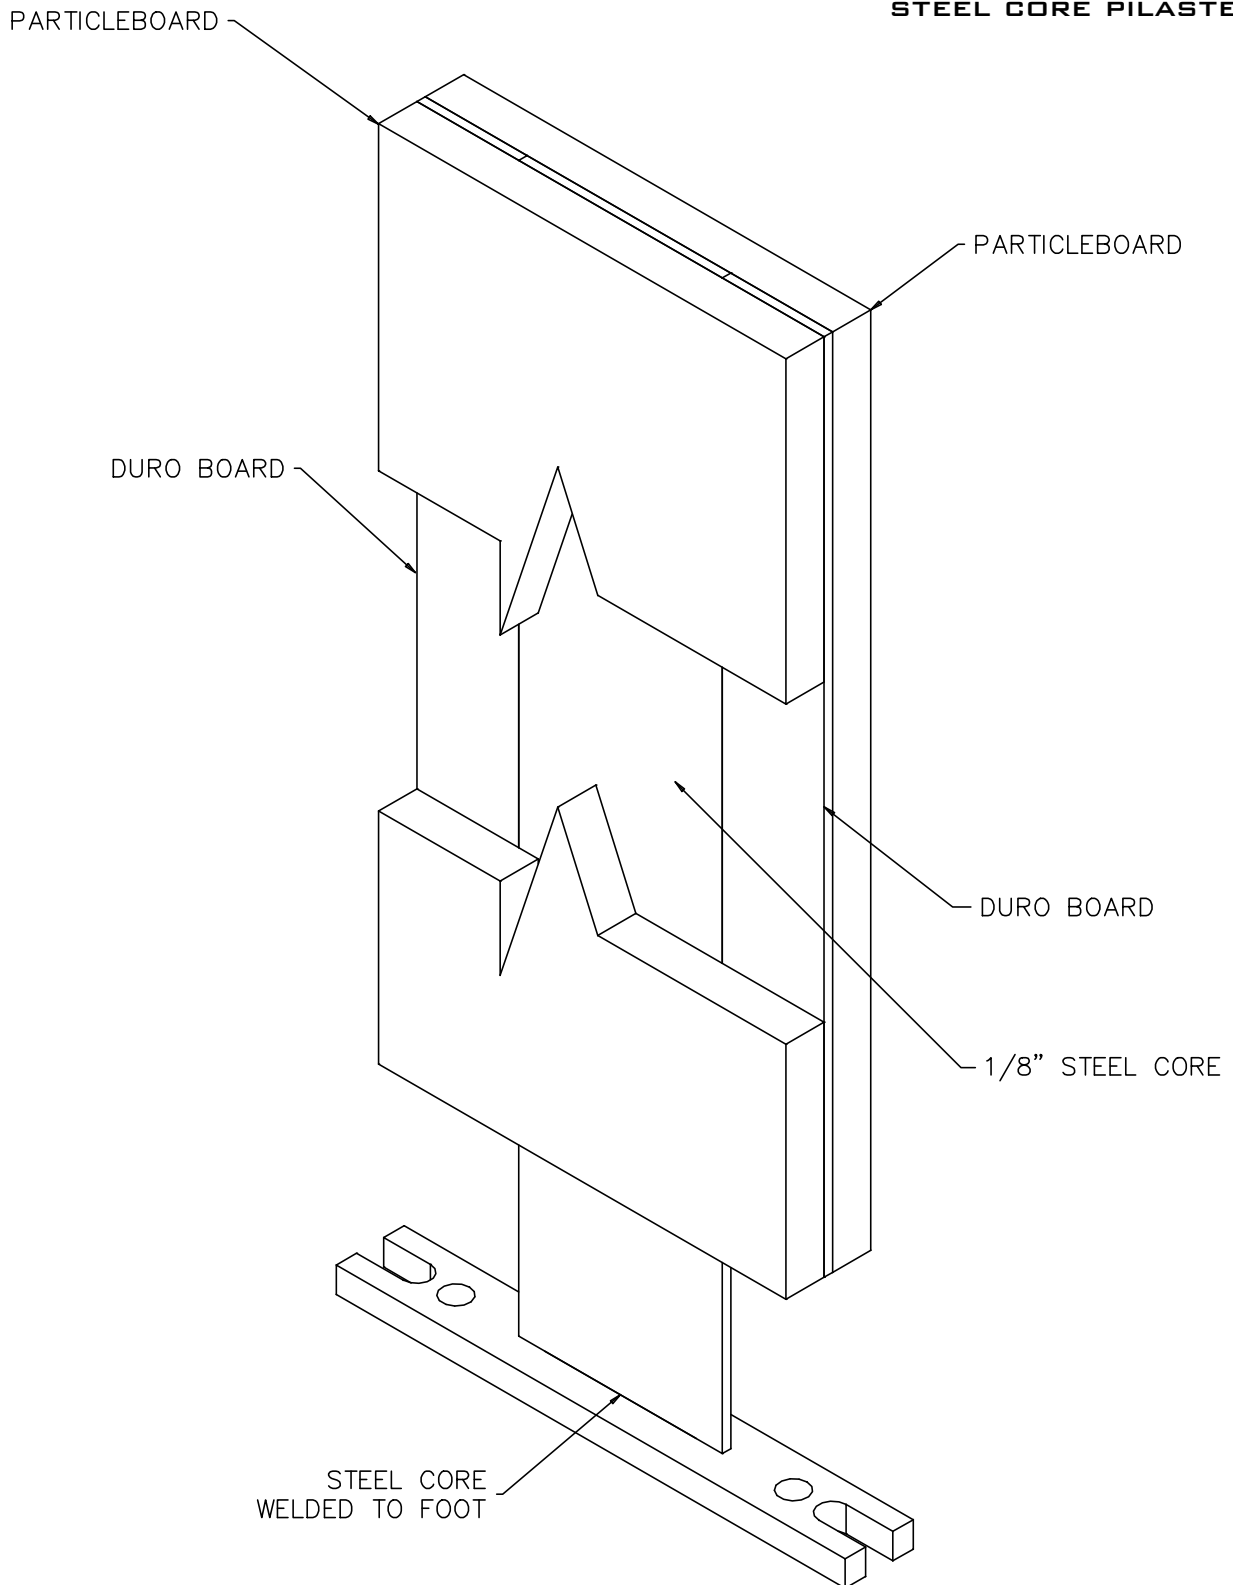

PLASTIC LAMINATE  
STEEL CORE PILASTER DETAIL  
5.5A

STEEL CORE SET UP IS THE SAME FOR  
OVERHEAD BRACED, FLOOR MOUNTED,  
CEILING HUNG & FLOOR TO CEILING

REV 12/13