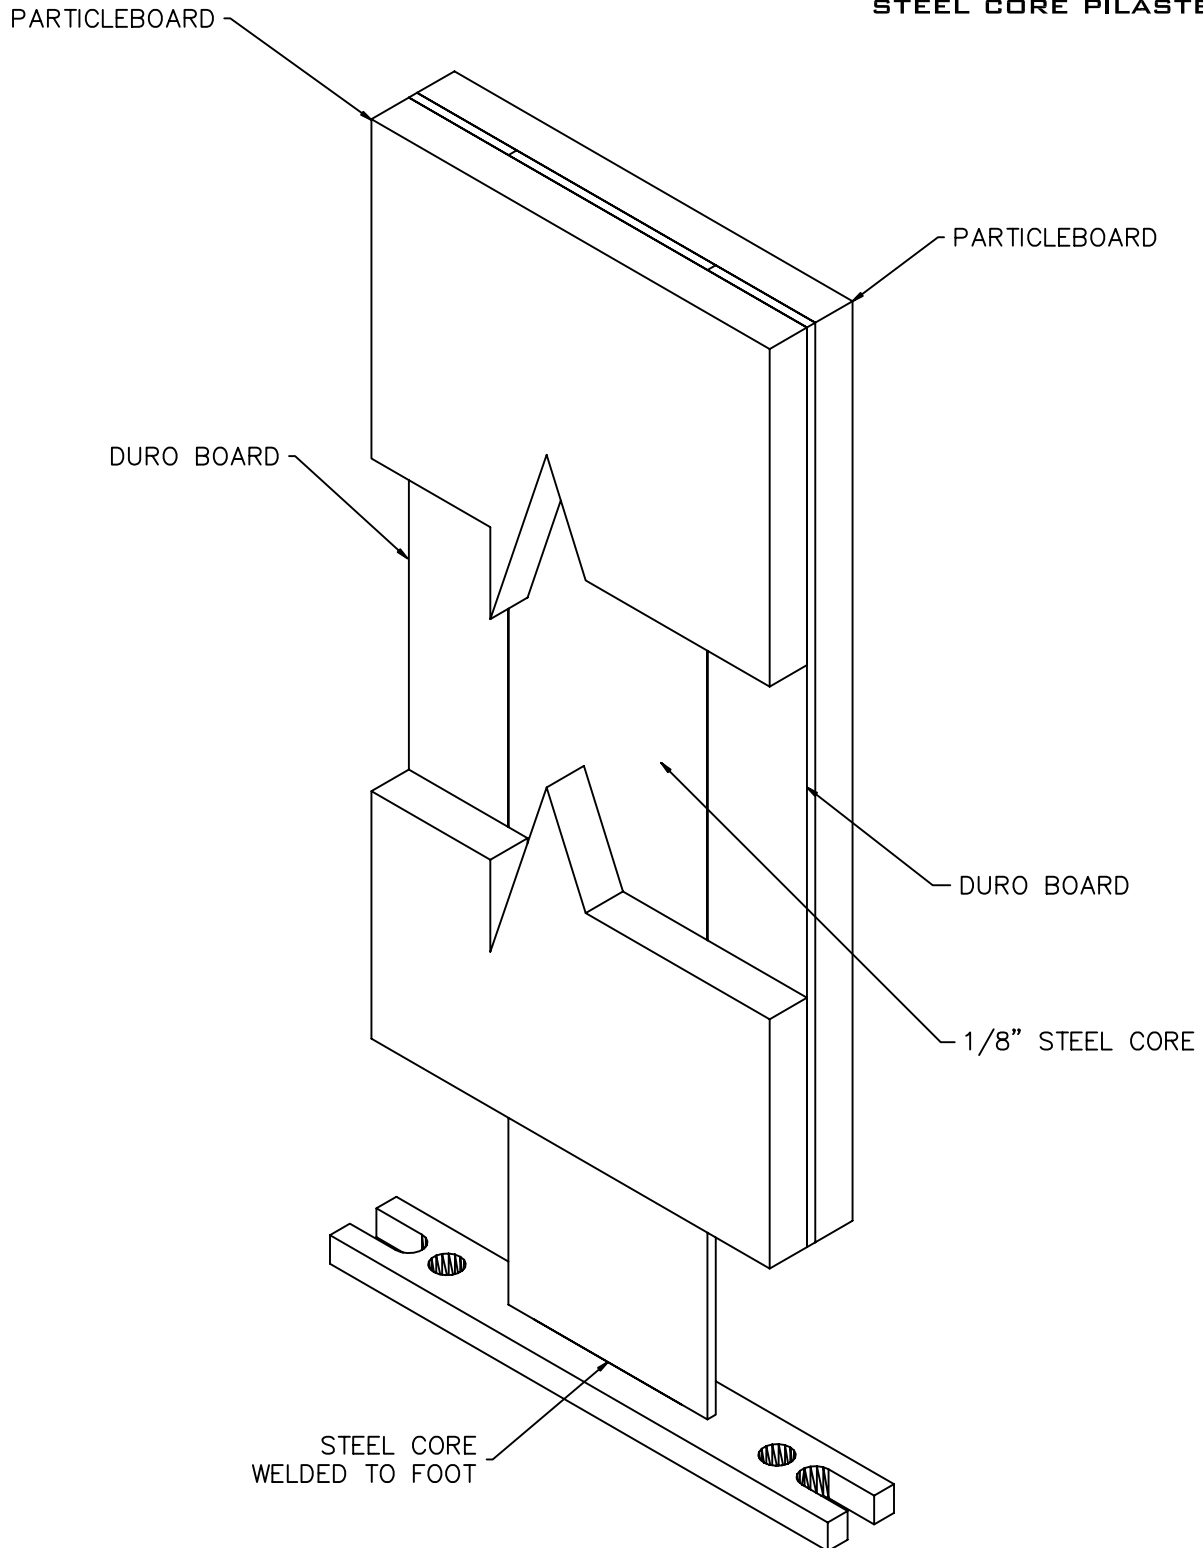

PLASTIC LAMINATE  
STEEL CORE PILASTER DETAIL  
5.5A

STEEL CORE SET UP IS THE SAME FOR  
OVERHEAD BRACED, FLOOR MOUNTED,  
CEILING HUNG & FLOOR TO CEILING

REV 12/04