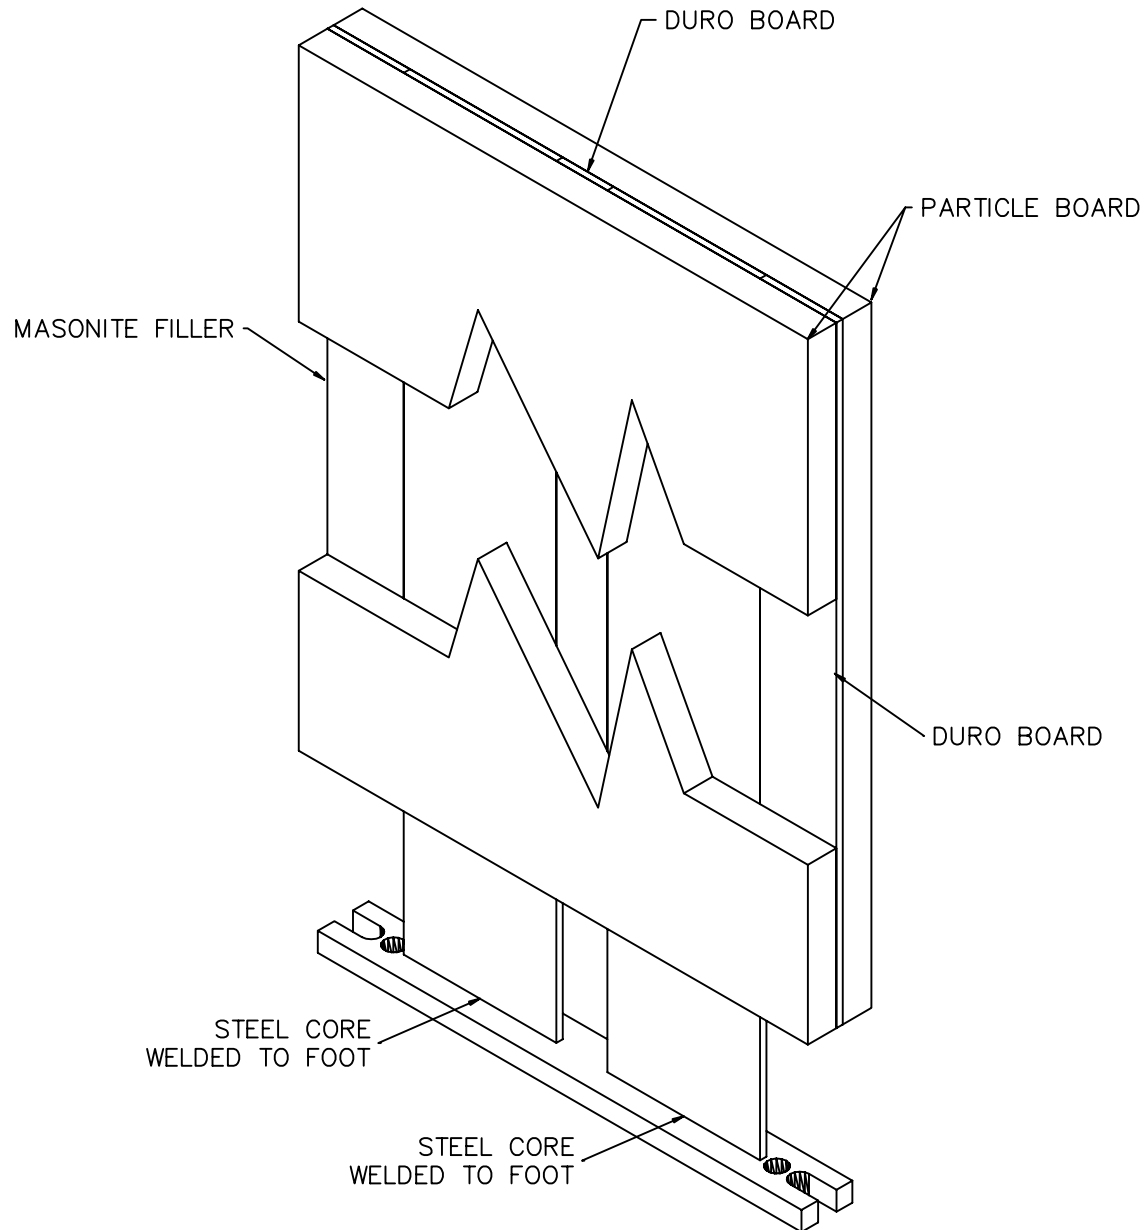

PLASTIC LAMINATE
STEEL CORE PILASTER DETAIL
5.5B

STEEL CORE SET UP IS THE SAME FOR
OVERHEAD BRACED, FLOOR MOUNTED,
CEILING HUNG & FLOOR TO CEILING

REV 12/04