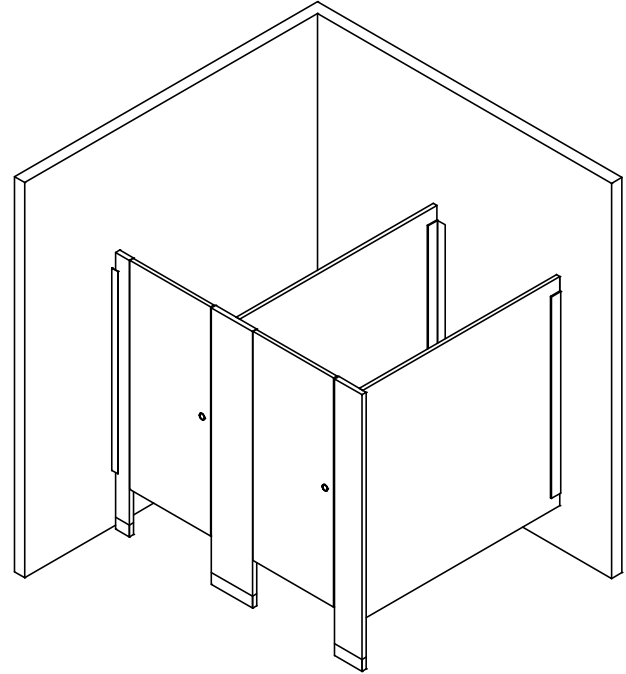

PLASTIC LAMINATE
FLOOR ANCHORED
5.7A

IC - 2
STANDARD
CONFIGURATION

FRONT & SIDE ELEVATION

 BLOCKING IN WALL BY OTHERS

REV 12/13