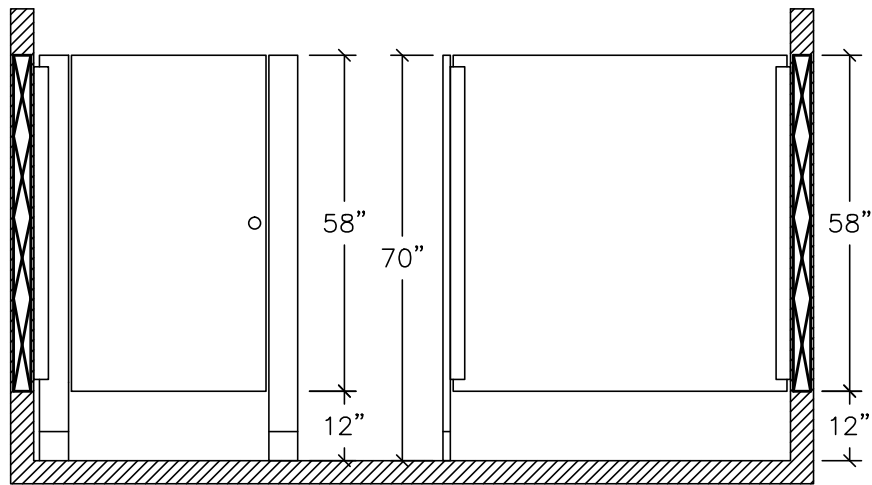

PLASTIC LAMINATE
FLOOR ANCHORED
5.7A

IC - 2
STANDARD
CONFIGURATION

FRONT & SIDE ELEVATION

 BLOCKING IN WALL BY OTHERS

REV 12/13