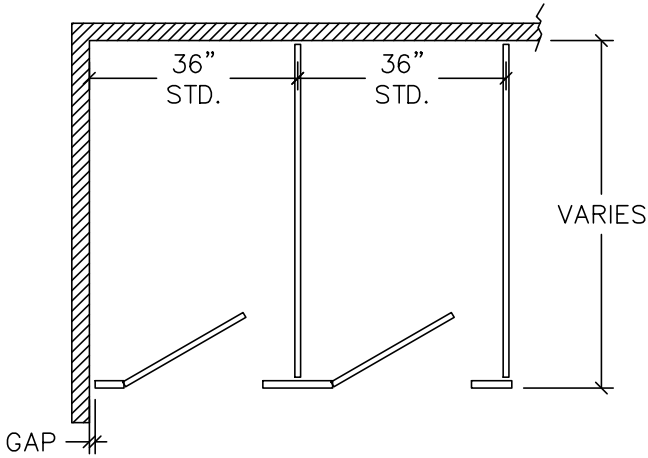

PLASTIC LAMINATE
FLOOR ANCHORED
5.7A

IC - 2
STANDARD
CONFIGURATION

FRONT & SIDE ELEVATION

 BLOCKING IN WALL BY OTHERS

REV 12/13