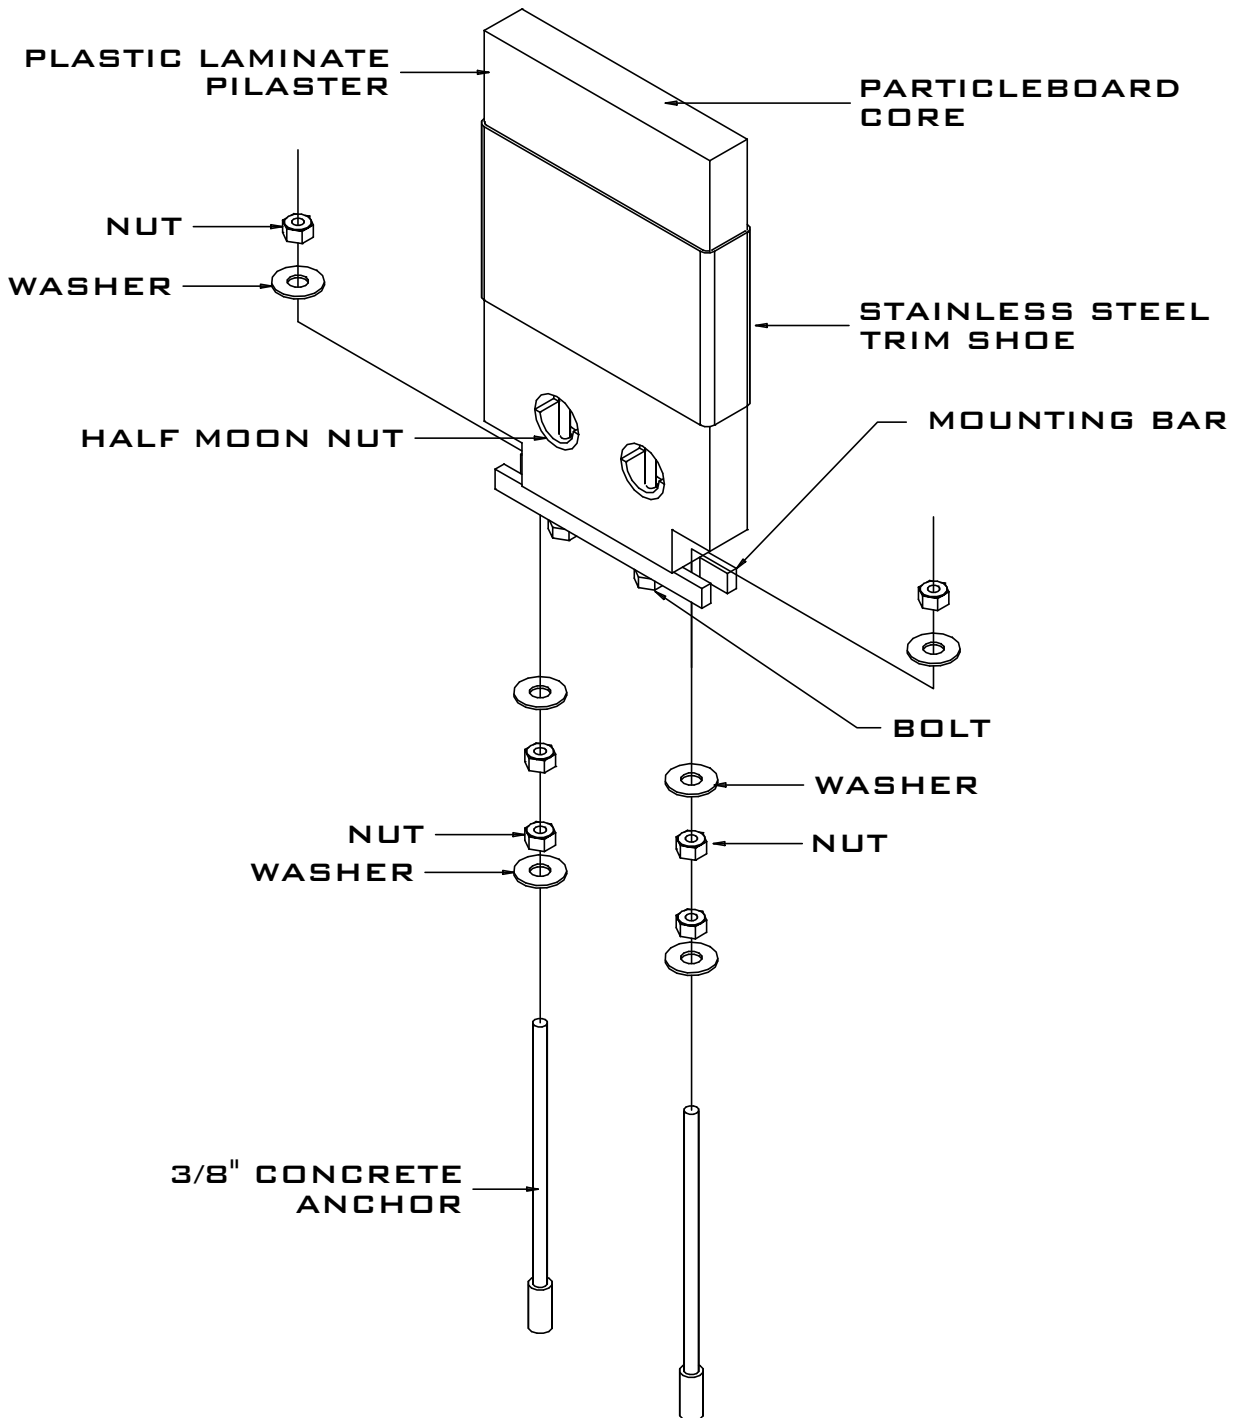

PLASTIC LAMINATE
FLOOR ANCHORED
PILASTER MOUNTING DETAIL
5.8

REV 12/13