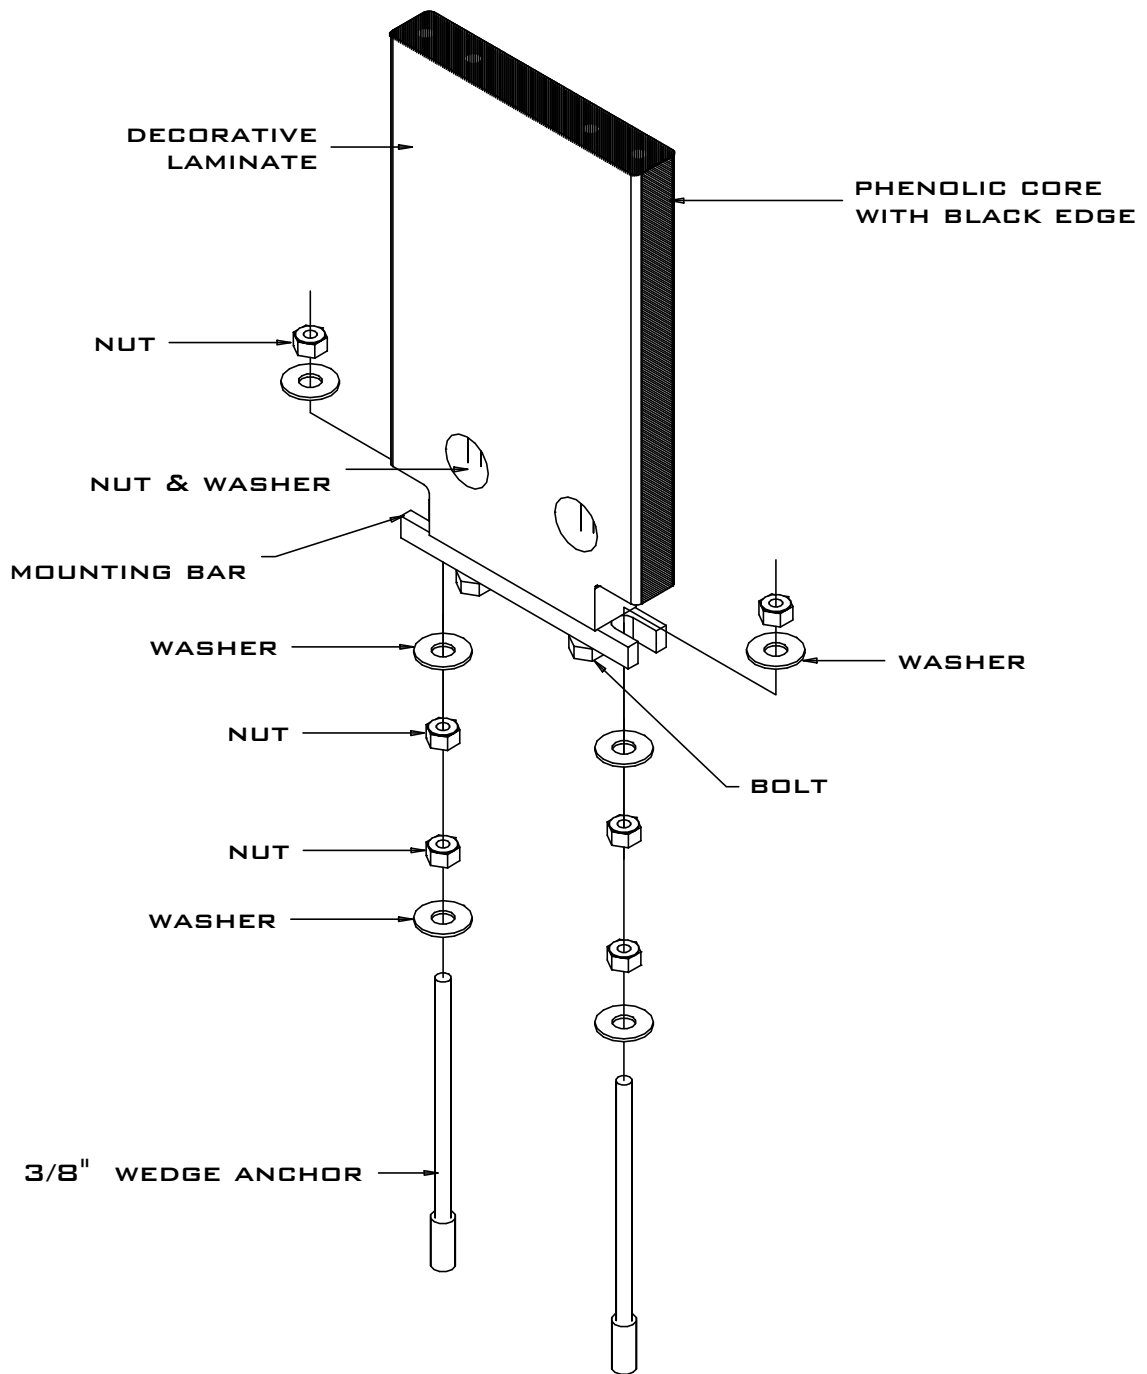

DETAILS

PHENOLIC
FLOOR ANCHORED /
OVERHEAD BRACED
PILASTER MOUNTING DETAIL
6.5

REV 12/13