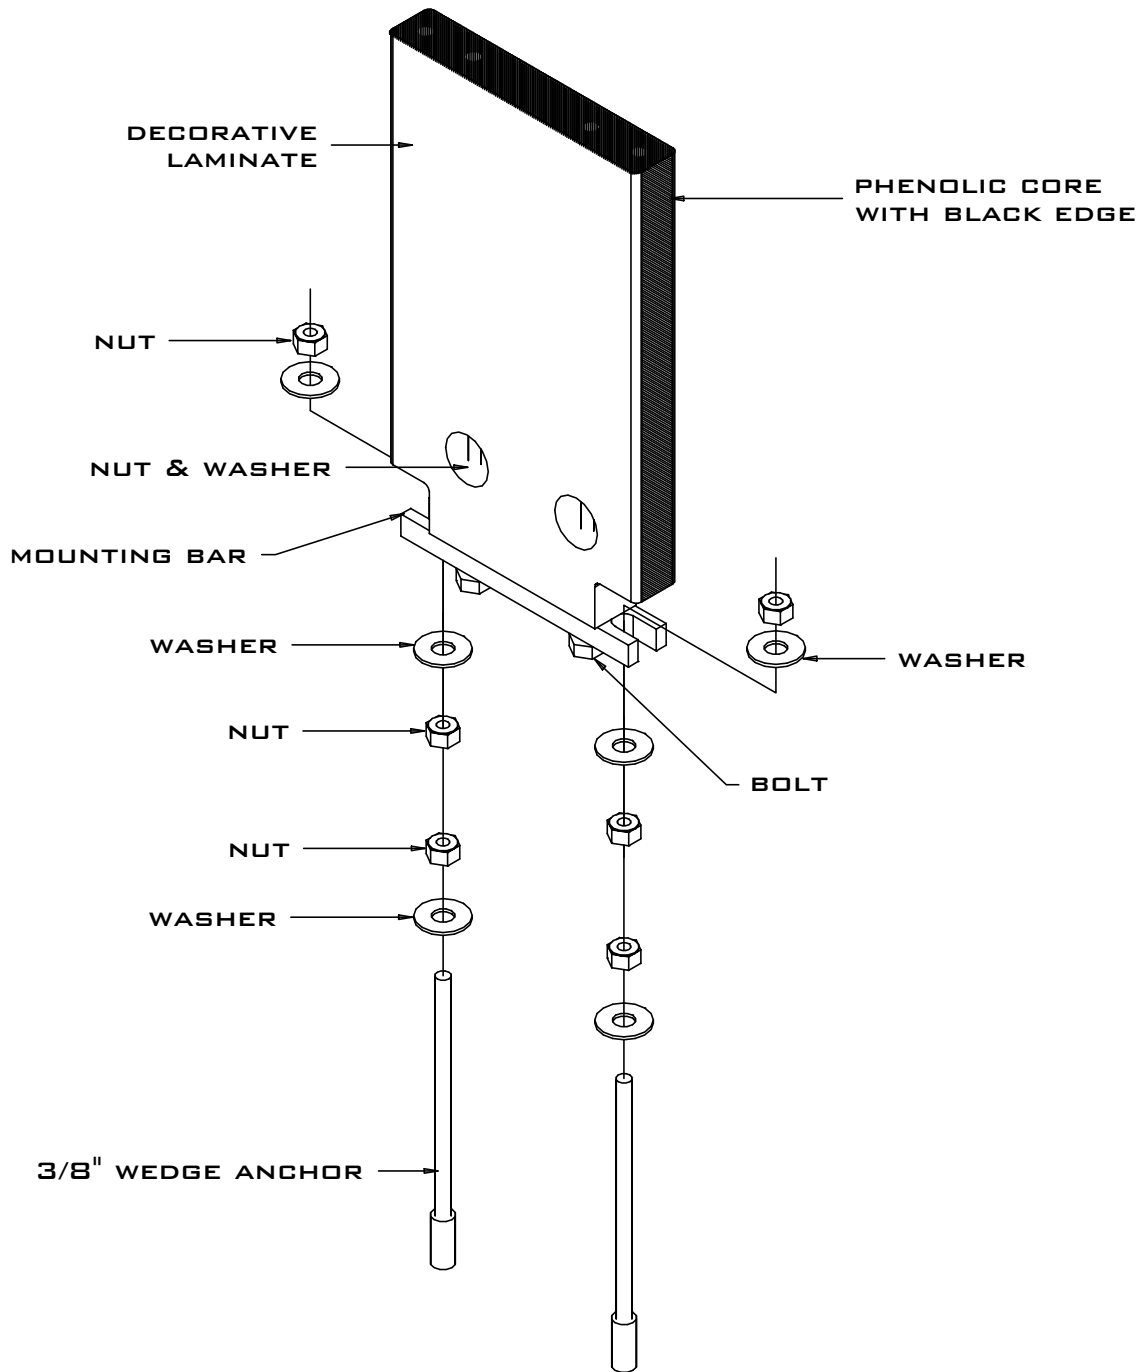

PHENOLIC  
FLOOR ANCHORED  
PILASTER MOUNTING DETAIL  
6.8

REV 12/13