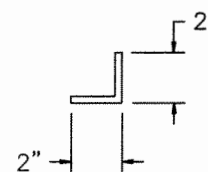

PHENOLIC VANITY SUPPORT  
24" DEEP VANITY

ANNODIZED ALUMINUM  
#4 FINISH

SUPPORTS ARE  
3/4" THICK PHENOLIC. INTERMEDIATE SUPPORTS SHALL BE  
EVENLY SPACED AT MAXIMUM OF 36"

REV 05/12