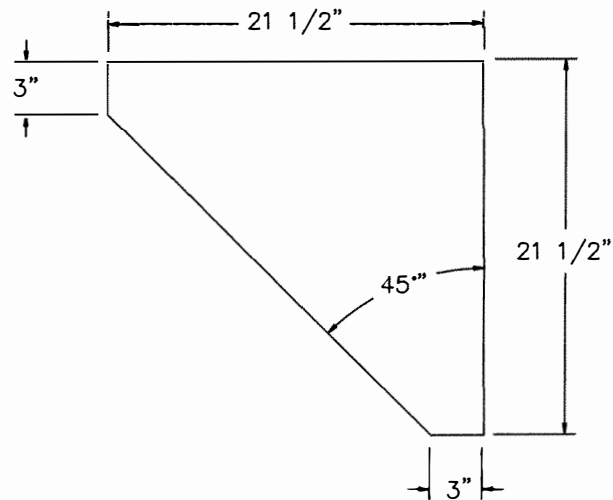

PHENOLIC VANITY SUPPORT  
24" DEEP VANITY

ANNODIZED ALUMINUM  
#4 FINISH

SUPPORTS ARE  
3/4" THICK PHENOLIC. INTERMEDIATE SUPPORTS SHALL BE  
EVENLY SPACED AT MAXIMUM OF 36"

REV 05/12