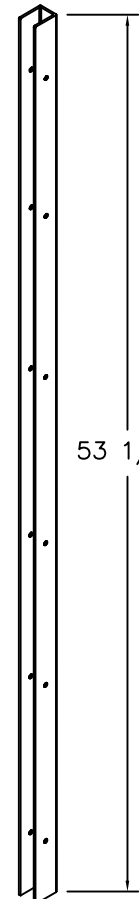

STAINLESS STEEL STIRRUP BRACKETS

SOLID PLASTIC  
MOUNTING HARDWARE  
4.12A

WALL  
BRACKET

F  
BRACKET

U  
BRACKET

CONTINUOUS STAINLESS STEEL BRACKETS

URINAL  
SCREEN

WALL  
BRACKET

F  
BRACKET

U  
BRACKET

REV 12/13