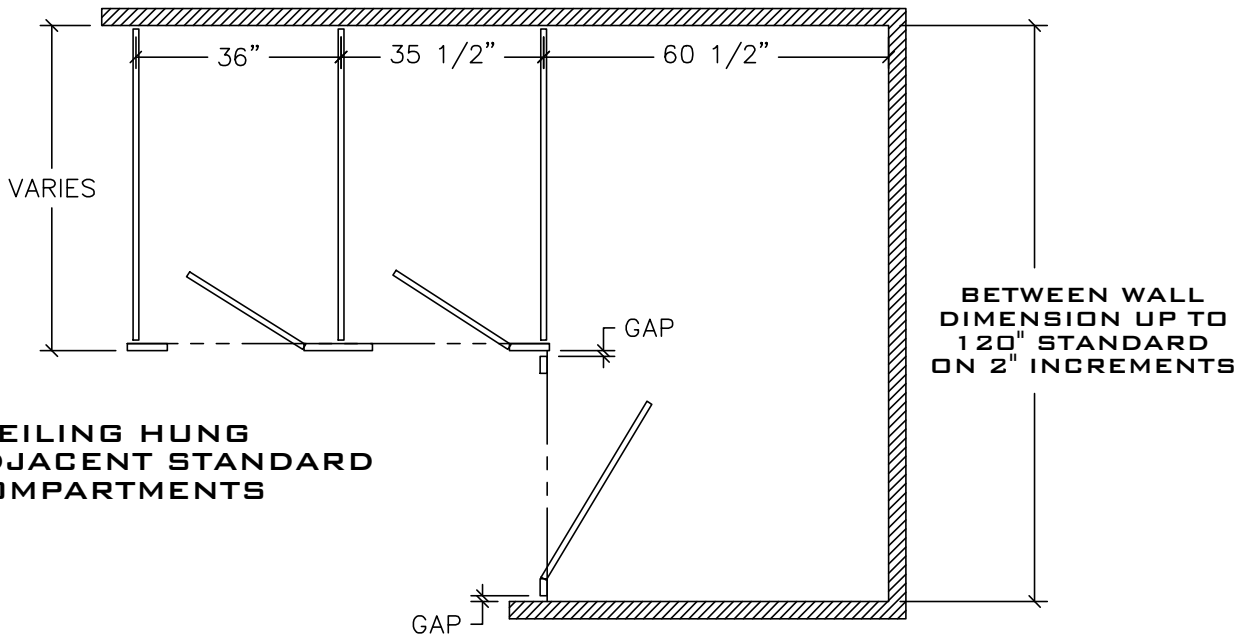

CEILING HUNG
(PILASTER SET @ 90°)

INDICATES
CROSS BRACING → - - -

CEILING HUNG
WITH ADJACENT STANDARD
COMPARTMENTS