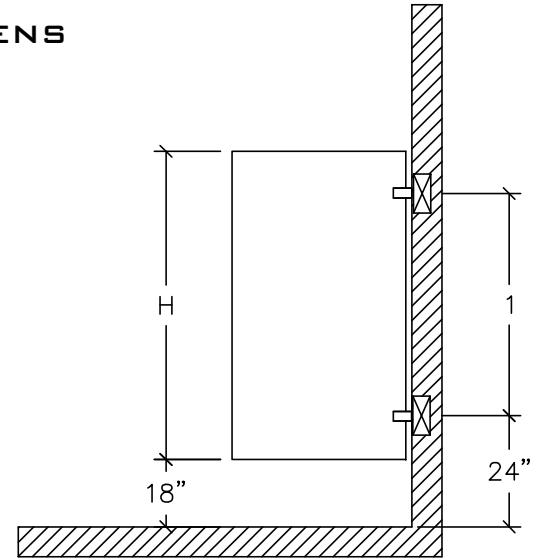

**PLASTIC LAMINATE
URINAL AND SIGHT SCREENS
5.17**

WALL HUNG URINAL SCREENS

**WALL HUNG
SCREEN**

H	1
42"	30"
48"	36"

SIDE ELEVATION

**AVAILABLE IN 4 STANDARD WIDTHS, 12", 18", 24", 30";
2 STANDARD HEIGHTS, 42" & 48";
CHROME PLATED ZAMAC, STAINLESS STEEL STIRRUP BRACKETS,
CONTINUOUS ALUMINUM OR STAINLESS STEEL BRACKETS**

FLOOR ANCHORED SCREENS

**MINIMUM 6"
FLOOR ANCHORED
PILASTER**

SIDE ELEVATION

**SIGHT SCREENS ABOVE ARE 58" HIGH BY DEPTH REQUIRED
AVAILABLE WITH CHROME PLATED ZAMAC, STAINLESS STEEL
STIRRUP BRACKETS, CONTINUOUS ALUMINUM OR
STAINLESS STEEL BRACKETS**