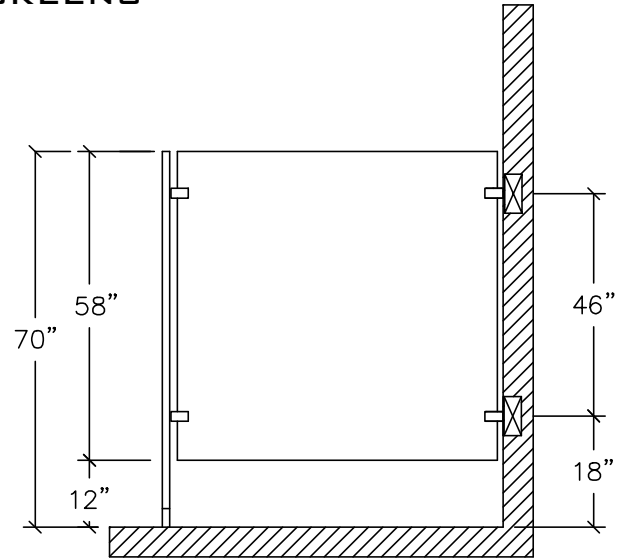

**PLASTIC LAMINATE
URINAL AND SIGHT SCREENS
5.17**

WALL HUNG URINAL SCREENS

**WALL HUNG
SCREEN**

H	1
42"	30"
48"	36"

SIDE ELEVATION

**AVAILABLE IN 4 STANDARD WIDTHS, 12", 18", 24", 30";
2 STANDARD HEIGHTS, 42" & 48";
CHROME PLATED ZAMAC, STAINLESS STEEL STIRRUP BRACKETS,
CONTINUOUS ALUMINUM OR STAINLESS STEEL BRACKETS**

FLOOR ANCHORED SCREENS

**MINIMUM 6"
FLOOR ANCHORED
PILASTER**

SIDE ELEVATION

**SIGHT SCREENS ABOVE ARE 58" HIGH BY DEPTH REQUIRED
AVAILABLE WITH CHROME PLATED ZAMAC, STAINLESS STEEL
STIRRUP BRACKETS, CONTINUOUS ALUMINUM OR
STAINLESS STEEL BRACKETS**