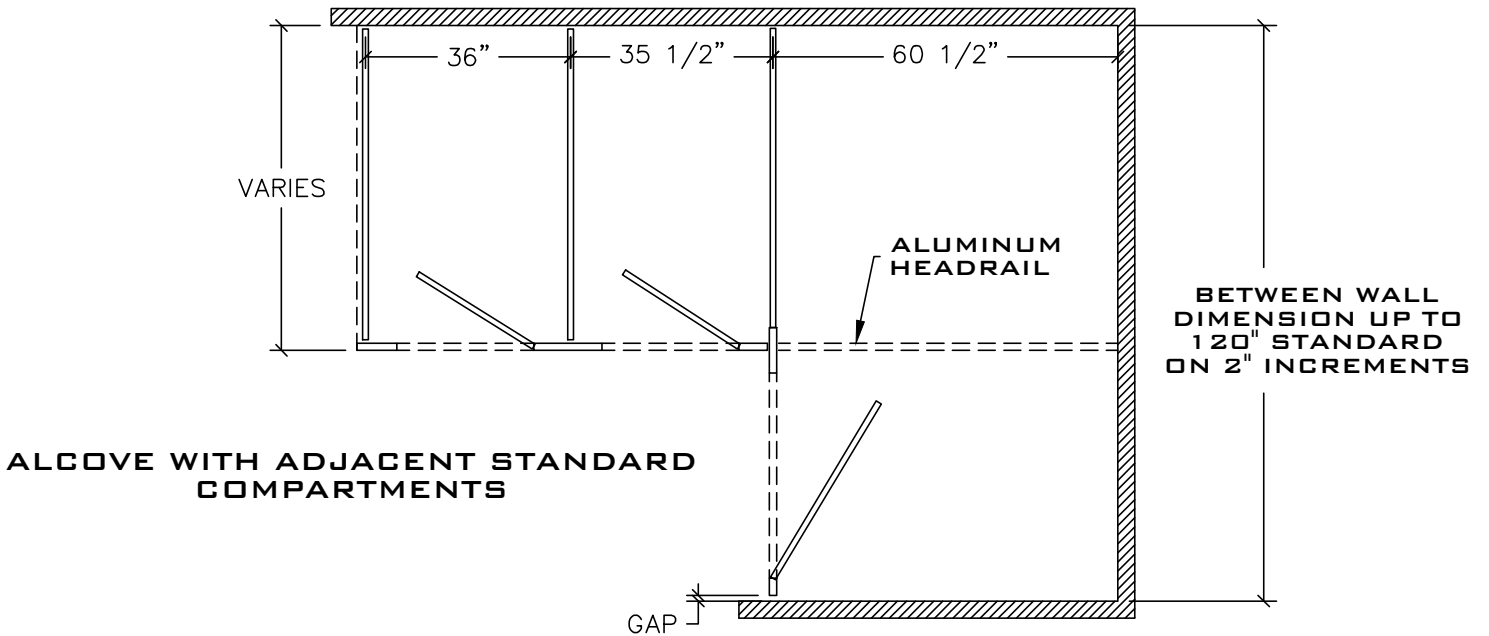

PLASTIC LAMINATE  
FLOOR ANCHORED /  
OVERHEAD BRACED  
TYPICAL ALCOVE  
LAYOUTS  
5.2A

SINGLE ALCOVE

REV 12/13