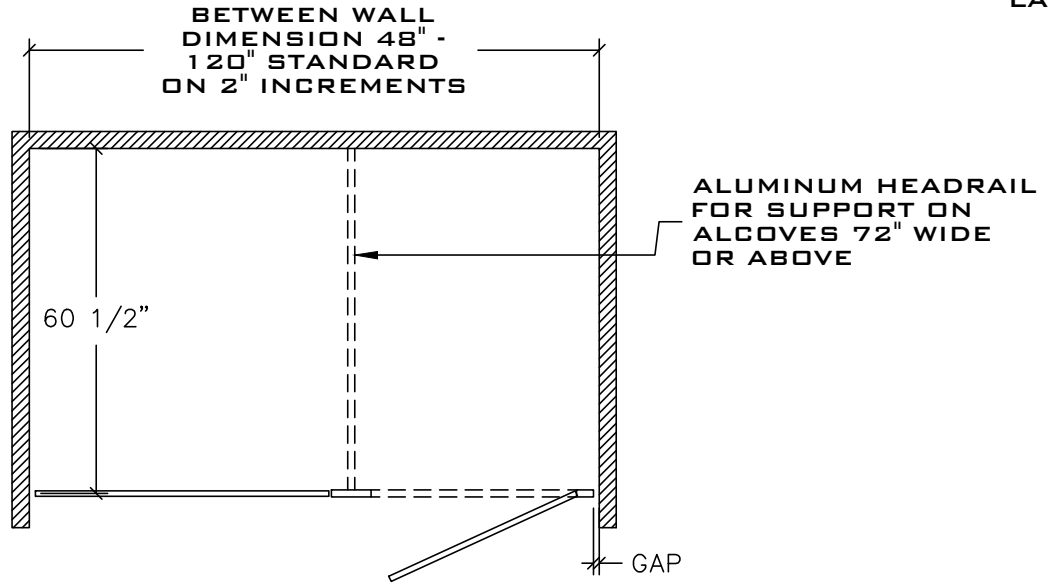

PLASTIC LAMINATE  
FLOOR ANCHORED /  
OVERHEAD BRACED  
TYPICAL ALCOVE  
LAYOUTS  
5.2A

SINGLE ALCOVE

REV 12/13