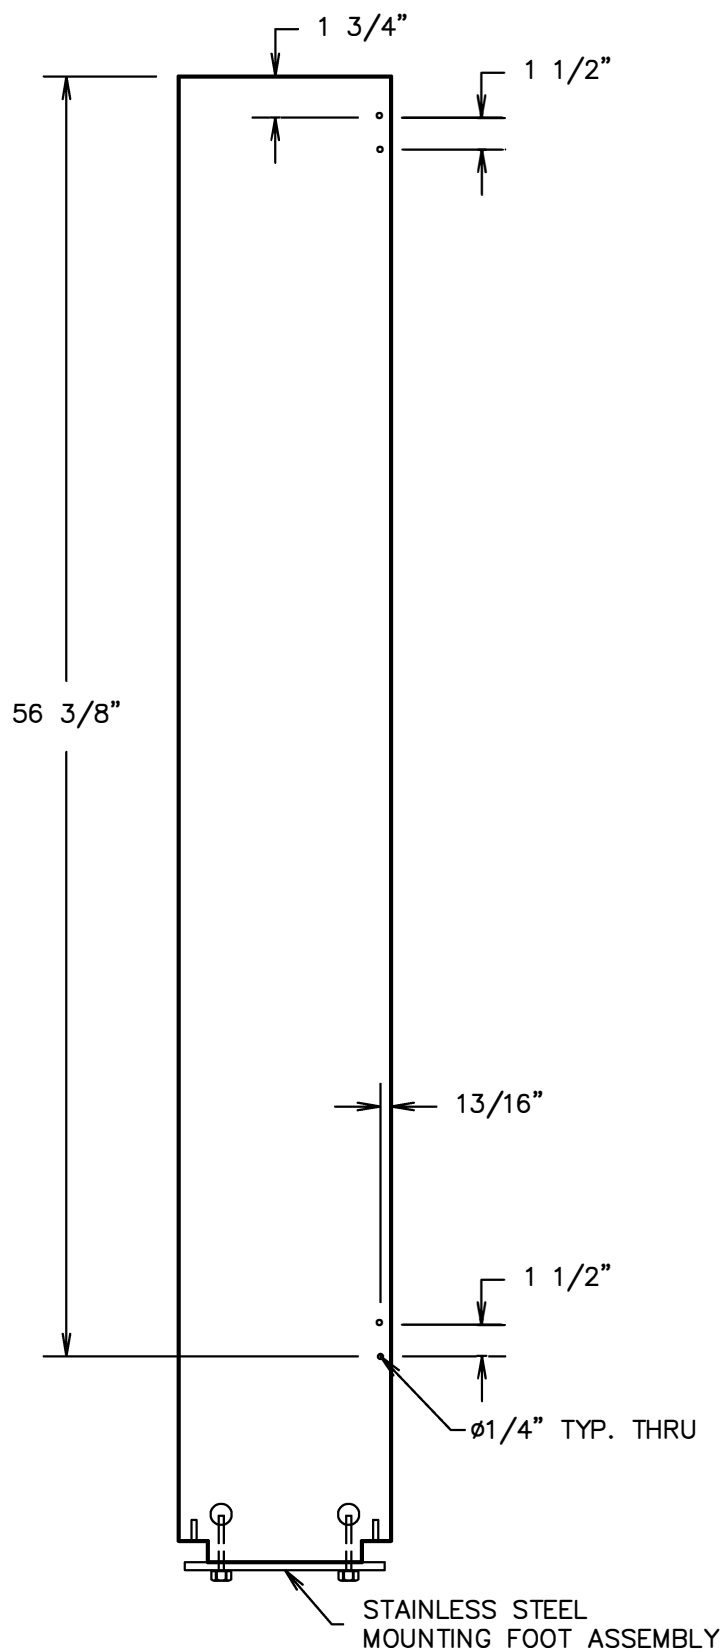

PLASTIC LAMINATE
FLOOR MOUNTED PILASTER
DRILLING DETAIL
5.8A

REV 12/04