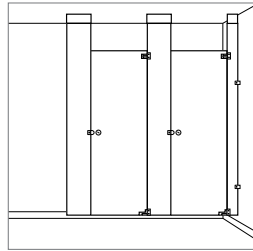

Anchor rated at 2770 lbs. pullout strength.

Made of Type 304 stainless steel.

Available with:

- Phenolic
- Solid Plastic (HDPE)

ASI ACCURATE STYLES

Floor Anchored/Overhead Braced

Floor Anchored

Ceiling Hung