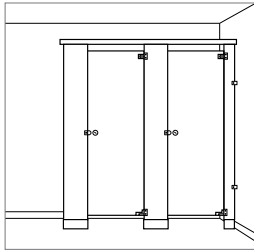

ASI ACCURATE STYLES

Floor Anchored/Overhead Braced