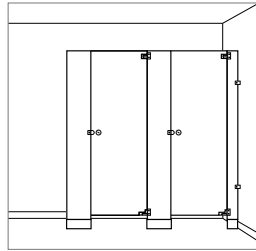

Anchor rated at 2770 lbs. pullout strength.

Made of Type 304 stainless steel.

Available with:

- Phenolic
- Solid Plastic (HDPE)

ASI ACCURATE STYLES

Floor Anchored/Overhead Braced

Floor Anchored

Ceiling Hung