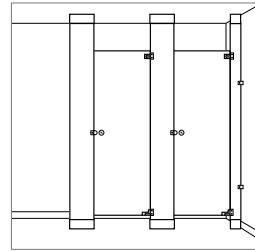

Anchor rated at 2770 lbs. pullout strength.

Made of Type 304 stainless steel.

Available with:

- Phenolic
- Solid Plastic (HDPE)

ASI ACCURATE STYLES

Floor Anchored/Overhead Braced

Floor Anchored

Ceiling Hung